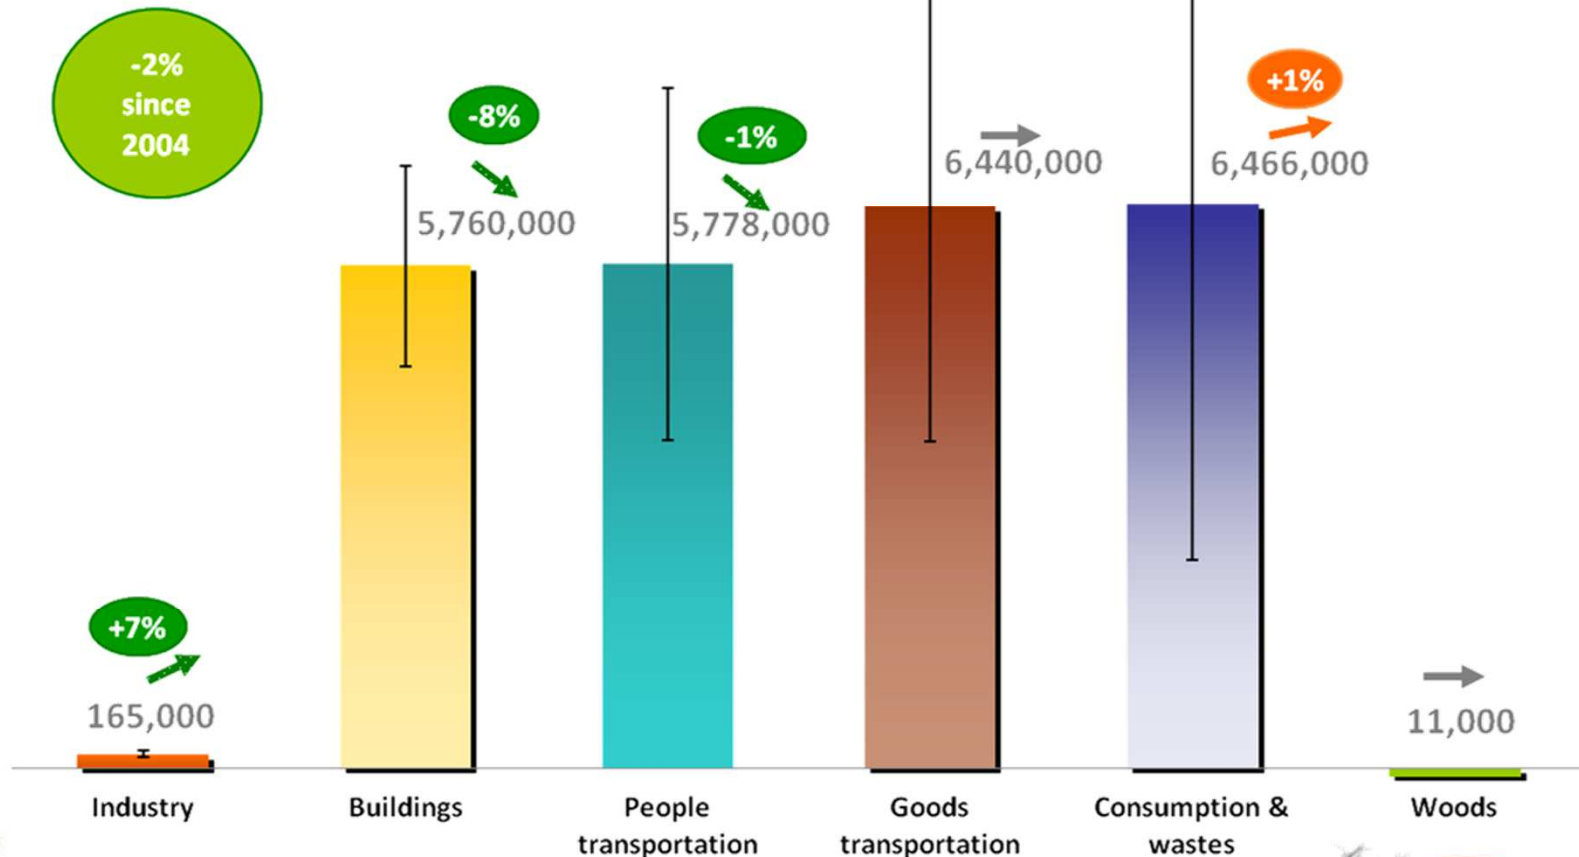

Paris Climate Actions Plan

A comprehensive strategy

GHG emissions balance of Paris (community)

24.6 million tons CO₂ eq.

ADEME

MAIRIE DE PARIS

1st Climate Action Plan of Paris

adopted unanimously 1st October 2007

-  **-75% GHG emissions by 2050** compare to 2004
-  **-25% GHG emissions by 2020** compare to 2004
-  **-25% energy consumption by 2020** compare to 2004
-  **25% of renewable energies** in the supply mix by 2020