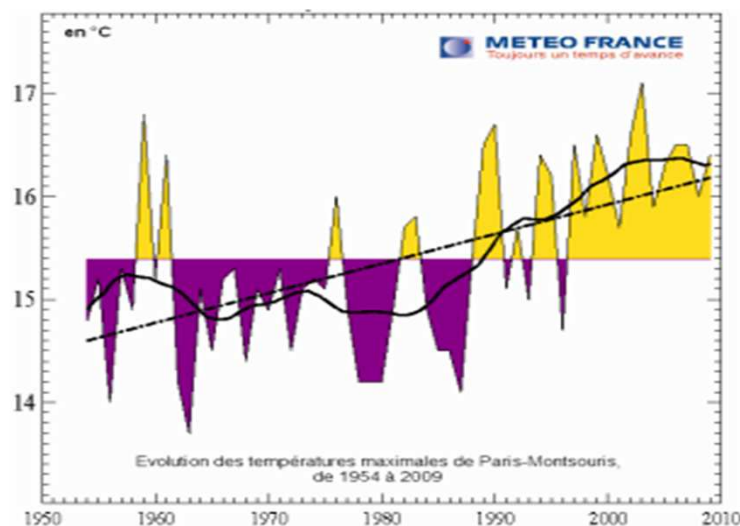

▲ Platform for corner shops energy-efficiency

Focus : Adaptation strategy

- Local **meteorological data** from 1872 thanks to Paris-Montsouris observatory

©Pascal TABURET / Météo-France

- Local **climate projections** for the 21st century